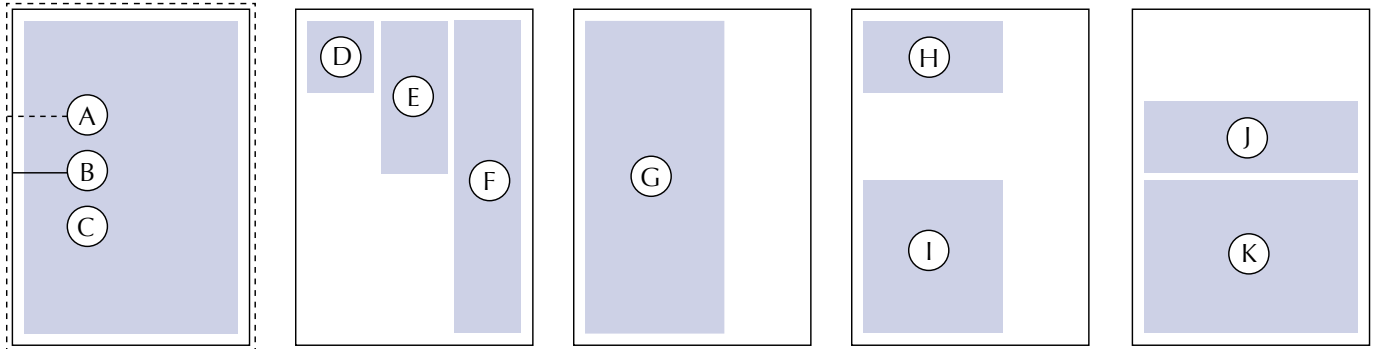

## Dimensions

A	Full Page (with bleed)	216mm (w)	x	303mm (h)
B	Trim (cut size)	210mm (w)	x	297mm (h)
C	Full Page (with margin)	180mm (w)	x	267mm (h)
D	1 Column x 1/4 Vertical	56mm (w)	x	63mm (h)
E	1 Column x 1/2 Vertical	56mm (w)	x	131mm (h)
F	1 Column Vertical	56mm (w)	x	267mm (h)
G	2 Column Vertical	119mm (w)	x	267mm (h)
H	2 Column x 1/4 Horizontal	119mm (w)	x	63mm (h)
I	2 Column x 1/2	119mm (w)	x	131mm (h)
J	3 Column x 1/4 Horizontal	180mm (w)	x	63mm (h)
K	3 Column x 1/2 Horizontal	180mm (w)	x	131mm (h)

## Advertising Rates

HK\$

Inside Front Cover	9,000
Inside Back Cover	8,000
Back Cover	10,000
Full Page – Run of Page	5,000
1 Column x 1/4 Vertical	800
1 Column x 1/2 Vertical	1,500
1 Column Vertical	2,500
2 Column Vertical	4,000
2 Column x 1/4 Horizontal	1,500
2 Column x 1/2	2,500
3 Column x 1/4 Horizontal	2,000
3 Column x 1/2 Horizontal	3,000